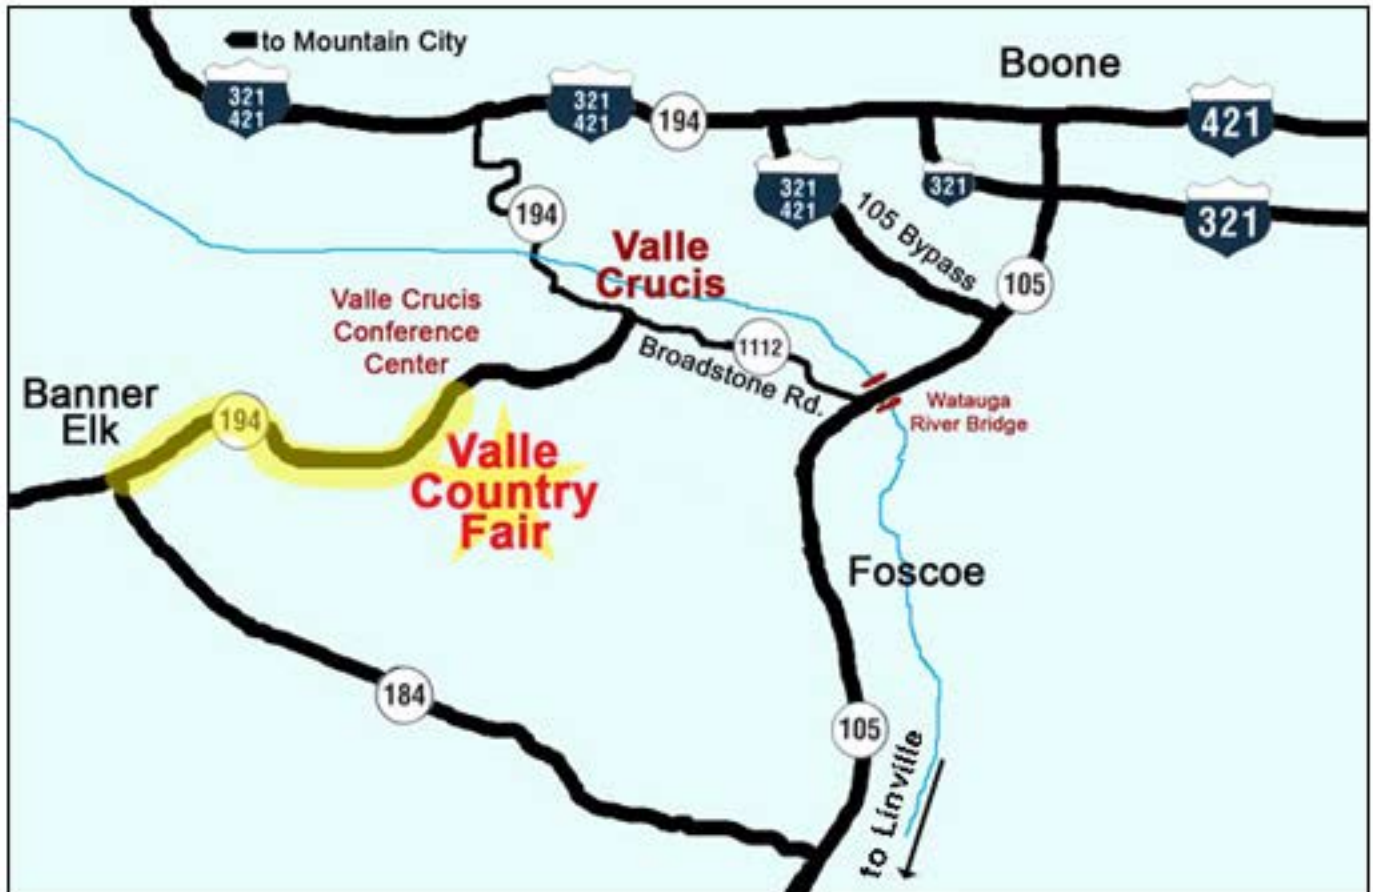

From Banner Elk, NC

Turn RIGHT at the Banner Elk stoplight and take NC 194 north 6.2 miles to Valle Crucis. Turn RIGHT into the fair, where parking attendants will assist you.